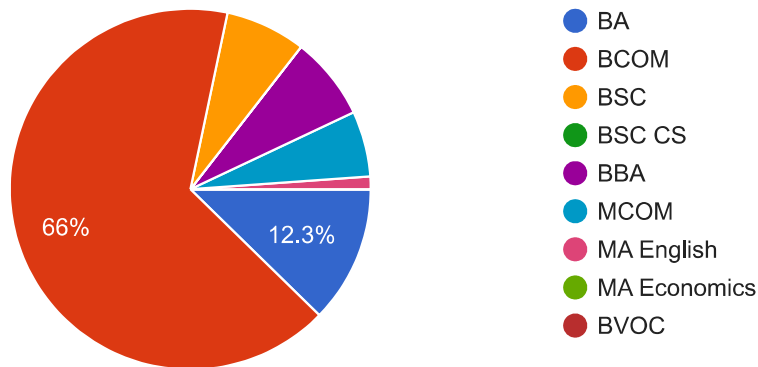

anushkavairat303@gmail.com

tanujastaware15@siddhivinayakcollege.org

poojajadhav4296@gmail.com

muleyshiva42@gmail.com

784 more responses are hidden

Program Name

 Copy

885 responses