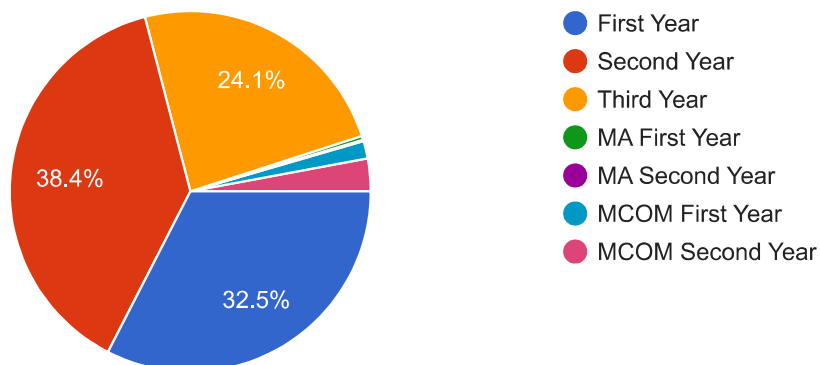

Class

Copy

885 responses