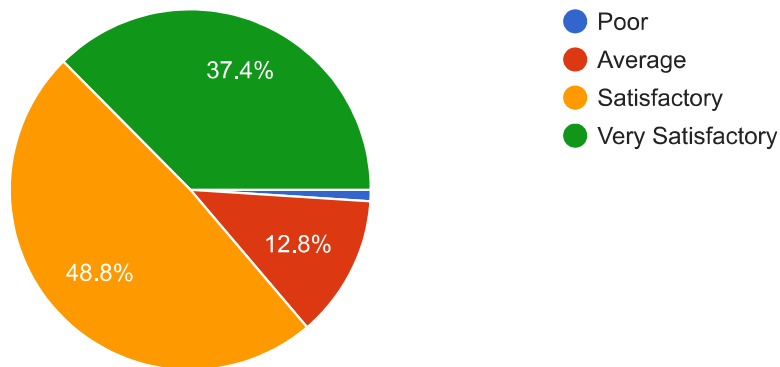

My attendance in the college is-

Copy

885 responses

How often do you approach your teacher for help in understanding the subject matter?

Copy

885 responses

How is the response of the teacher?

Copy

885 responses