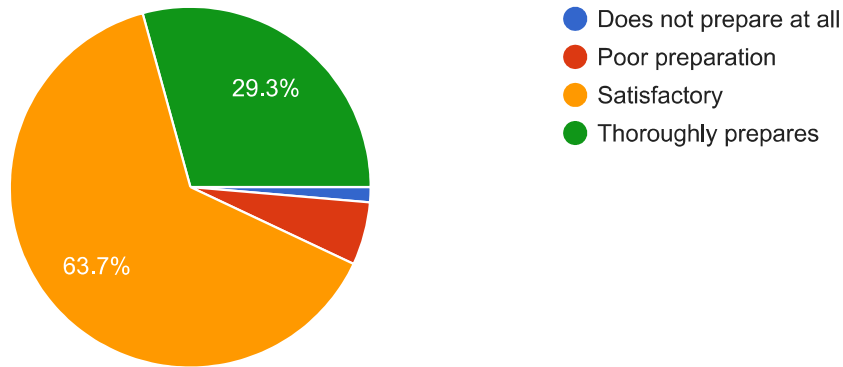

How well do your teachers prepare for the classes?

Copy

885 responses

How accessible are the teachers to the students?

Copy

885 responses