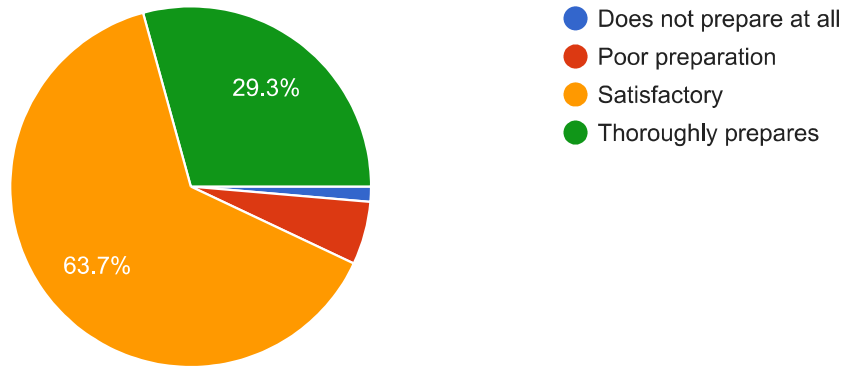

How well do your teachers prepare for the classes?

Copy

885 responses