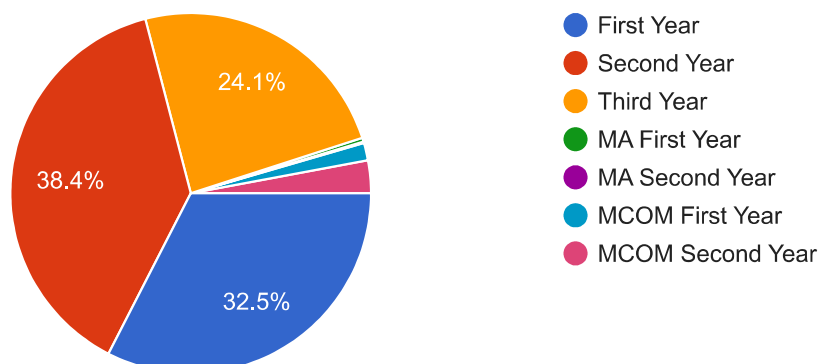

Class

Copy

885 responses