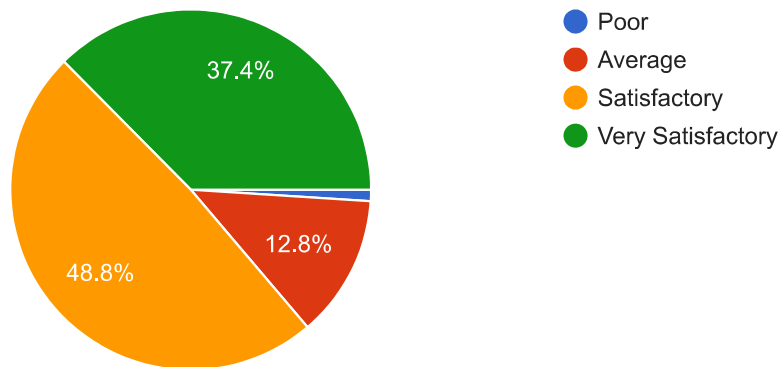

My attendance in the college is-

Copy

885 responses

How often do you approach your teacher for help in understanding the subject matter?

Copy

885 responses

How is the response of the teacher?

Copy

885 responses