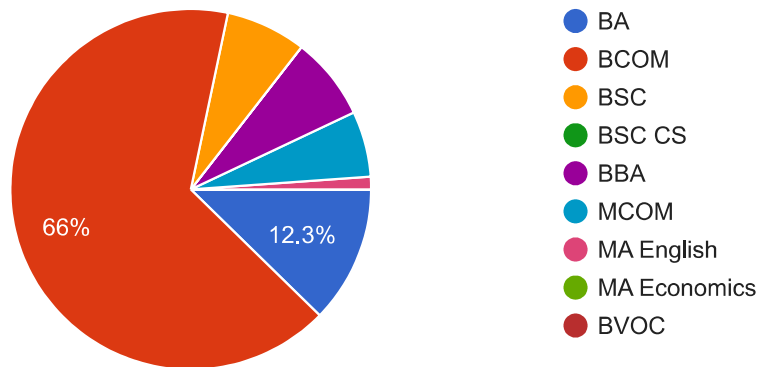

tanujastaware15@siddhivinayakcollege.org

poojajadhav4296@gmail.com

muleyshiva42@gmail.com

784 more responses are hidden

Program Name

 Copy

885 responses

Class